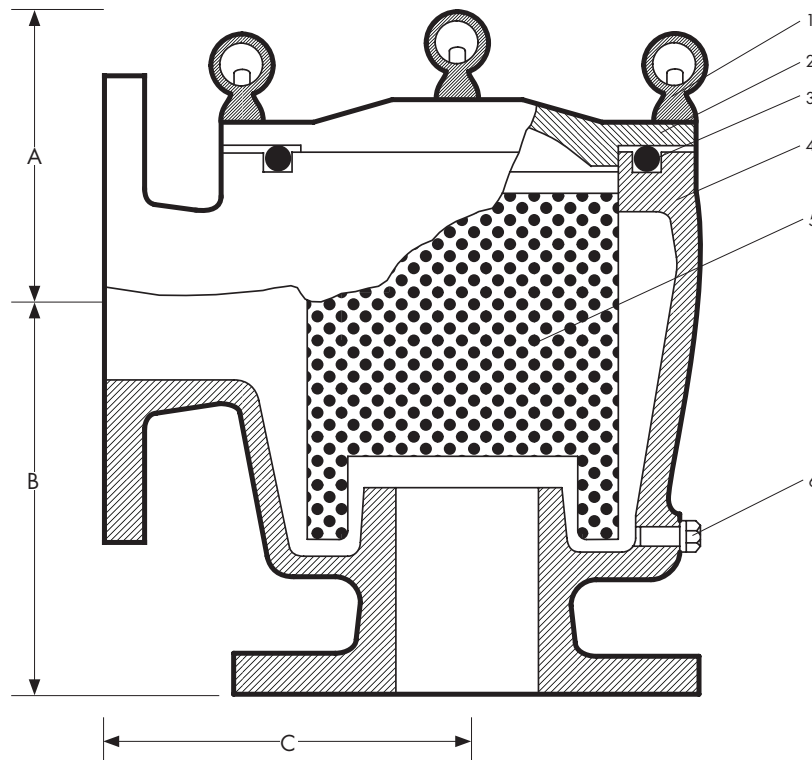

J3

CAST BRONZE STRAINERS

Bottom Entry Basket Type - Quick Release Cover

An AS 2129 Table E flanged cast bronze bottom entry, basket type strainer with quick release cover and replaceable stainless steel basket.
50 - 100 mm basket has 1.6 dia holes x 2.54 centres.
125 mm upward has 3.52 dia holes x 4.52 centres.

PRESSURE/TEMPERATURE RATING

Water, Oil or Gas up to 550KPA (80PSI)

OPTIONS

Other basket materials available upon request.
Modifications available upon request.

DIMENSIONS - mm						MATERIAL SPECIFICATIONS			
Size	50	65	80	100	125	No.	Component	Material	AS or BS Specification
A	120	152	175	195	195	1	Female Eye Bolt	316 S/S	-
B	135	150	175	195	220	2	Cover	Cast Bronze LG2	AS 1565-C83600
C	135	150	175	195	220	3	O - Ring	Rubber	-
						4	Body	Cast Bronze LG2	AS 1565-C83600
						5	Basket	S/S Mesh	-
						6	Drain Plug	Stainless Steel	-