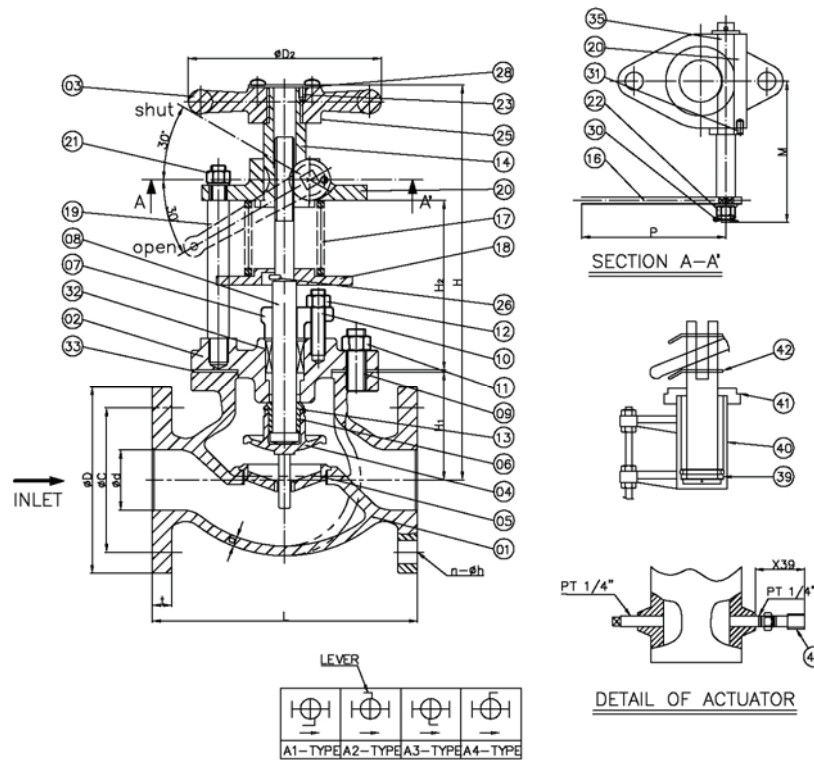

## CAST BRONZE QUICK CLOSING GLOBE VALVE JIS F7399 5K

Main material for fittings			
Item	Fittings	Material	Mark
1	Body	Cast Bronze	BC6
2	Bonnet	Cast Bronze	BC6
3	Disc	Cast Bronze	BC6
4	Seat	Cast Bronze	BC6
5	Stem	Forged Brass	C3771BD
6	Cylinder	Cast bronze	BC6

Main data for flange connection					
Model	Face to Face	Flange Diam	Flange PCD	Flange Hole	Height
PN/DN	L	D	C	n*h	H
5K15	120	80	60	4*φ12	130
5K20	120	85	65	4*φ12	130
5K25	120	95	75	4*φ12	130
5K32	160	115	90	4*φ15	165
5K40	160	120	95	4*φ15	165
5K50	210	130	105	4*φ15	335