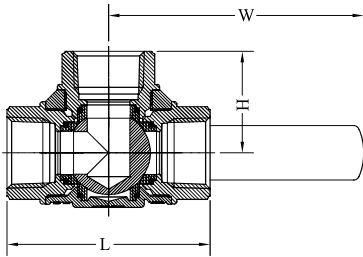

Stainless Steel 3 Way Ball Valve

Stainless Steel 3 Way Ball Valve (L Port)					
CODE	IMPERIAL SIZE	L	H	W	APPROX. KG/PC
SS3WAY08L	1/4	71.5	53	125	0.67
SS3WAY10L	3/8	71.5	53	125	0.64
SS3WAY15L	1/2	71.5	53	125	0.59
SS3WAY20L	3/4	81	60	125	0.76
SS3WAY25L	1	91	68	153	1.11
SS3WAY32L	1 1/4	102	80	153	1.33
SS3WAY40L	1 1/2	112	95	195	2.02
SS3WAY50L	2	154	120	195	4.75